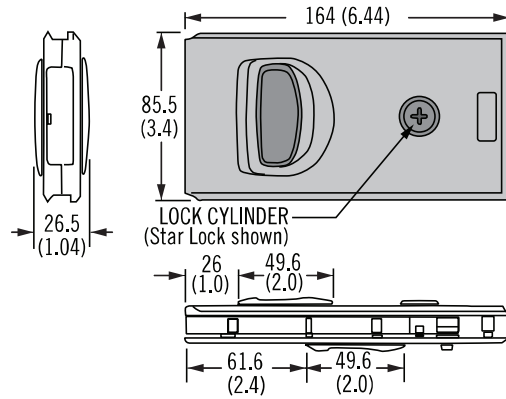

# MF ProFlush Entry Door Lock

- Marine grade materials to prevent corrosion
- Sealed to help prevent water intrusion
- Available with two types of lock plugs
  - Star lock system, provides high security with a pin tumbler lock plug
  - 3 wafer flat key (MIM) lock, provides security with a stainless steel plug and has a reversible key