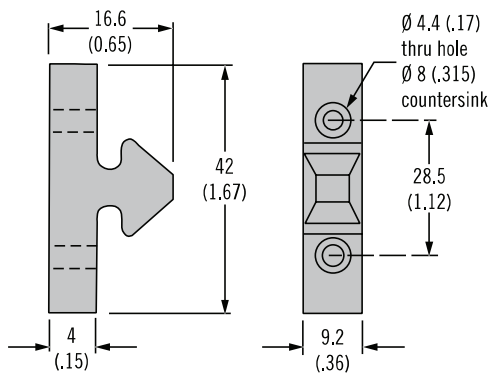

# MF ProFlush Entry Door Lock

- Marine grade materials to prevent corrosion
- Sealed to help prevent water intrusion
- Available with two types of lock plugs
  - Star lock system, provides high security with a pin tumbler lock plug
  - 3 wafer flat key (MIM) lock, provides security with a stainless steel plug and has a reversible key

## Material and Finish

Escutcheon: Stainless steel, highly polished  
 Handles: Polycarbonate/polyester, black  
 Privacy knob: Nylon, black

Pro Flush Latch*	Part Number
Star Lock	MF-05-530-24
Disc Tumbler Lock	MF-05-550-24