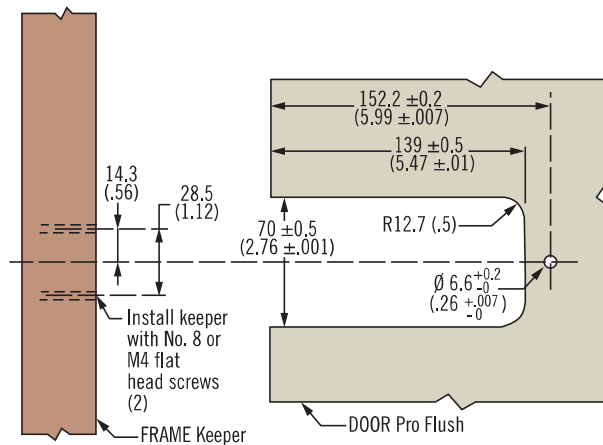

# MF ProFlush Entry Door Lock

- Marine grade materials to prevent corrosion
- Sealed to help prevent water intrusion
- Available with two types of lock plugs
  - Star lock system, provides high security with a pin tumbler lock plug
  - 3 wafer flat key (MIM) lock, provides security with a stainless steel plug and has a reversible key

## Material and Finish

Escutcheon: Stainless steel, highly polished  
 Handles: Polycarbonate/polyester, black  
 Privacy knob: Nylon, black

Pro Flush Latch*	Part Number
Star Lock	MF-05-530-24
Disc Tumbler Lock	MF-05-550-24